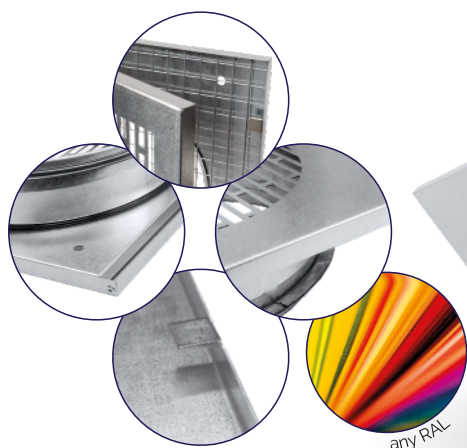

IP-KPK

IP-KPO

SOFFIT GRILLES

INTAKE & EXHAUST AIR GRILLES
INTENDED FOR SOFFIT MOUNTING

Material: galvanized steel with high density zinc layer (275g/m²)

Steel pipe connector (male end)
with double gasket built-in

Magnetic closure of the front

When using as an intake you can install
optional **filter mat** and **safety steel net**
protecting filter from being sucked in.

filter mat when using as an intake.

Easy opening front with magnetic closure

IP-KPO (round perforation of the front, without safety steel net and filter mat)

555.30.00

TYPE	COLOR	Ø 160	Ø 200	Ø 250	Ø 315
Soffit grille IP-KPO-oc (Round perforation, magnetic closure)	zinc	38,00 €	38,00 €	44,00 €	52,00 €
Soffit grille IP-KPO-wh (Round perforation, magnetic closure, powder painted, white)	white 9016	55,00 €	55,00 €	65,00 €	76,00 €
Soffit grille IP-KPO-ant (Round perforation, magnetic closure, powder painted, anthracite)	anthracite 7016	55,00 €	55,00 €	65,00 €	76,00 €
Soffit grille IP-KPO-RAL (Round perforation, magnetic closure, powder painted, any RAL)	any RAL	☎	☎	☎	☎

IP-KPK (square perforation of the front, without safety steel net and filter mat)

TYPE	COLOR	Ø 160	Ø 200	Ø 250	Ø 315
Soffit grille IP-KPK-oc (Square perforation, magnetic closure)	zinc	42,00 €	42,00 €	48,00 €	58,00 €
Soffit grille IP-KPK-wh (Square perforation, magnetic closure, powder painted, white)	white 9016	61,00 €	61,00 €	71,00 €	84,00 €
Soffit grille IP-KPK-ant (Square perforation, magnetic closure, powder painted, anthracite)	anthracite 7016	61,00 €	61,00 €	71,00 €	84,00 €
Soffit grille IP-KPK-RAL (Square perforation, magnetic closure, powder painted, any RAL)	any RAL	☎	☎	☎	☎