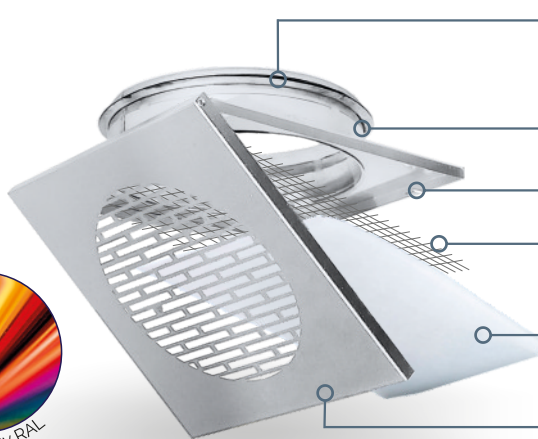

IP-KPK

IP-KPO

SOFFIT GRILLES

INTAKE & EXHAUST AIR GRILLES
INTENDED FOR SOFFIT MOUNTING

Material: galvanized steel with high density zinc layer (275g/m²)

Steel pipe connector (male end)
with double gasket built-in

Magnetic closure of the front

When using as an intake you can install
optional **filter mat** and **safety steel net**
protecting filter from being sucked in.

filter mat when using as an intake.

Easy opening front with magnetic closure

IP-KPO (round perforation of the front, without safety steel net and filter mat)

555.30.00

TYPE	COLOR	Ø 160	Ø 200	Ø 250	Ø 315
Soffit grille IP-KPO-oc (Round perforation, magnetic closure)	zinc	38,00 €	38,00 €	44,00 €	52,00 €
Soffit grille IP-KPO-wh (Round perforation, magnetic closure, powder painted, white)	white 9016	55,00 €	55,00 €	65,00 €	76,00 €
Soffit grille IP-KPO-ant (Round perforation, magnetic closure, powder painted, anthracite)	anthracite 7016	55,00 €	55,00 €	65,00 €	76,00 €
Soffit grille IP-KPO-RAL (Round perforation, magnetic closure, powder painted, any RAL)	any RAL	☎	☎	☎	☎

IP-KPK (square perforation of the front, without safety steel net and filter mat)

TYPE	COLOR	Ø 160	Ø 200	Ø 250	Ø 315
Soffit grille IP-KPK-oc (Square perforation, magnetic closure)	zinc	42,00 €	42,00 €	48,00 €	58,00 €
Soffit grille IP-KPK-wh (Square perforation, magnetic closure, powder painted, white)	white 9016	61,00 €	61,00 €	71,00 €	84,00 €
Soffit grille IP-KPK-ant (Square perforation, magnetic closure, powder painted, anthracite)	anthracite 7016	61,00 €	61,00 €	71,00 €	84,00 €
Soffit grille IP-KPK-RAL (Square perforation, magnetic closure, powder painted, any RAL)	any RAL	☎	☎	☎	☎