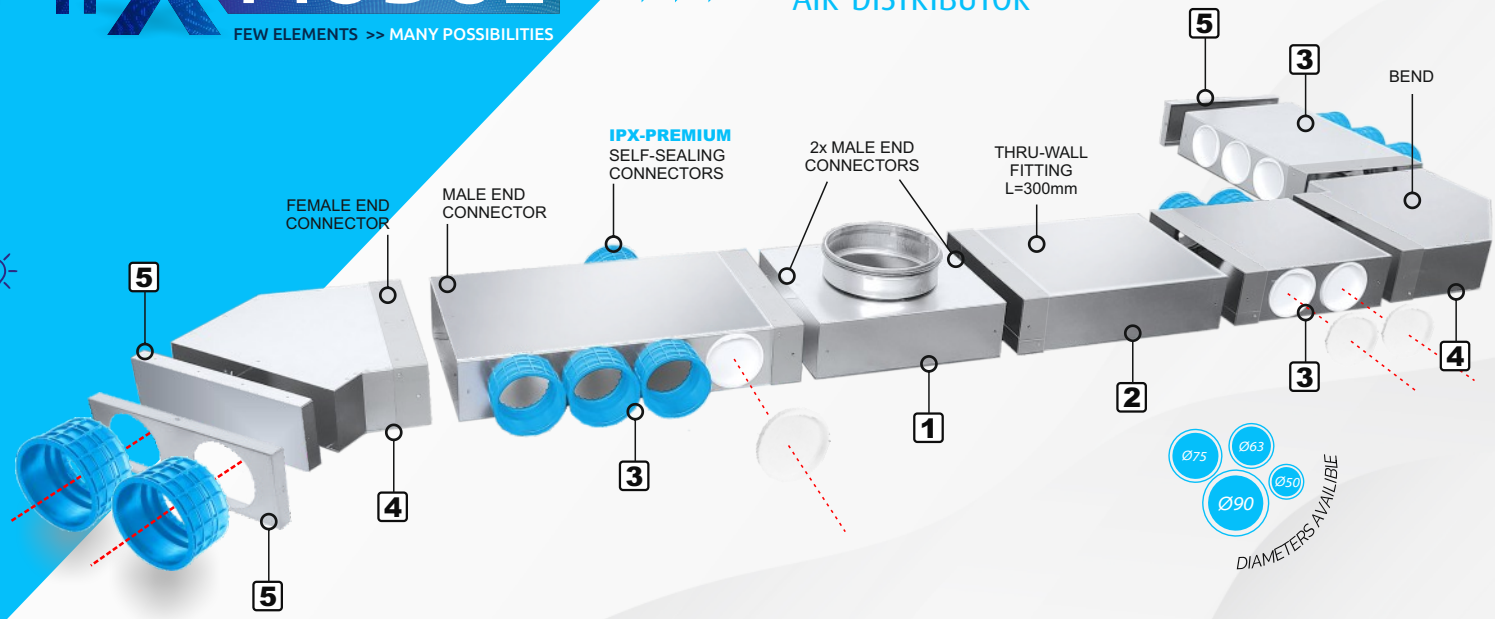

### POSSIBILITIES OF CONFIGURATION UNLIMITED

Preview visualization of configuration options. IPX-PREMIUM connectors and plugs are not included in the set.

IPX-MODUL is an innovative modular ventilation air distributor system equipped with second generation self-sealing IPX-PREMIUM connectors. The system allows you to easily and quickly create your own air distributor in many configurations, depending on your needs. Using only a few elements. Thanks to this, nothing will surprise you during the work, and each air-distributor will perfectly adapt to the building.

- 1** The system is compatible with the second generation IPX-PREMIUM connectors. The connectors can be easily assembled and disassembled.
- 2** Modules are connected by male-female connectors system which are permanent construction equipment of each modul. All you need to do is just connect modules with metal screw and...
- 3** ...additionally seal the connection with an aluminium / a self-fusing tape or ventilation silicone.
- 4** Install the required number of connectors and plug the other unused holes in the module. Done!

**Quick and easy assembly.**  
Modules are connected by male-female connectors system which are permanent construction equipment of each modul.

**2nd generation IP X-Premium self-sealing connectors**  
Innovative connectors made of flexible material, self-sealing - do not require the installation of gasket on the duct. The connectors are easily assembled and disassembled. You can use them where you need. Installation of the pipe to the IPX-PREMIUM connector in only 1 step ("click" system).