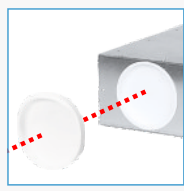

2nd generation IP X-Premium self-sealing connectors
Innovative connectors made of flexible material, self-sealing - do not require the installation of gasket on the duct. The connectors are easily assembled and disassembled. You can use them where you need. Installation of the pipe to the IPX-PREMIUM connector in only 1 step ("click" system).

Plug unused holes.
Unused holes of the module can be easily plugged.