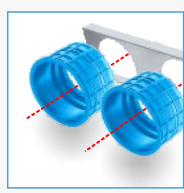

INNOWACJE OCENIONE PRZEZ PROFESJONALISTÓW.

IPX MODUL

FEW ELEMENTS >> MANY POSSIBILITIES

CREATE YOUR OWN AIR-DISTRIBUTOR

POSSIBILITIES OF CONFIGURATION UNLIMITED

Preview visualization of configuration options. IPX-PREMIUM connectors and plugs are not included in the set.

IPX-MODUL is an innovative modular ventilation air distributor system equipped with second generation self-sealing IPX-PREMIUM connectors. The system allows you to easily and quickly create your own air distributor in many configurations, depending on your needs. Using only a few elements. Thanks to this, nothing will surprise you during the work, and each air-distributor will perfectly adapt to the building.

1. **1** The system is compatible with the second generation IPX-PREMIUM connectors. The connectors can be easily assembled and disassembled.
2. **2** Modules are connected by male-female connectors system which are permanent construction equipment of each modul. All you need to do is just connect modules with metal screw and...
3. **3** ...additionally seal the connection with an aluminium / a self-fusing tape or ventilation silicone.
4. **4** Install the required number of connectors and plug the other unused holes in the module. Done!

No more surprises during the work!
Only a few elements of the system allow you to create your own air distributors. Easily and quickly adapt the configuration of distributor to the requirements of the building.

Quick and easy assembly.
Modules are connected by male-female connectors system which are permanent construction equipment of each modul.