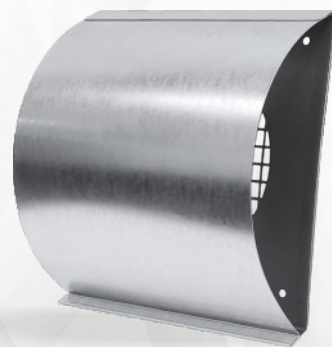

BREEZE Light

BREEZE SQ | SQS | XC | Light

WALL INTAKE & EXHAUST AIR GRILLES WITH HOODS PROTECTING AGAINST STAINS

QRS - QUICK RELEASE SYSTEM

EASY TOOL-FREE ASSEMBLY & DISASSEMBLY (except Light model)

High density of the zinc layer 275g/m²

Modern design

any RAL