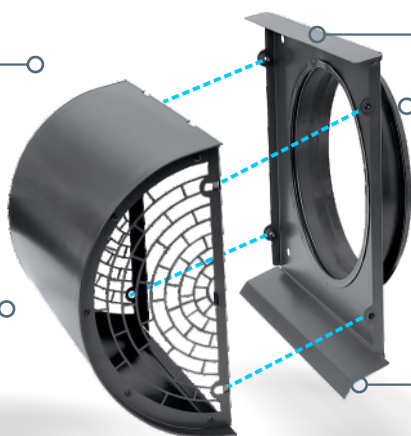

any RAL

Top hood (protects wall against stains)

Male end connector with double gasket built-in

Bottom hood (protects wall against stains)

555.30.00

QUICK RELEASE SYSTEM

TYPE	COLOR	Ø 160	Ø 200	Ø 250	Ø 315
Wall intake/exhaust air grille BREEZE IP-C/W XC-oc (easy disassembling, semicircular front, QRS system)	zinc	48,00 €	51,00 €	65,00 €	86,00 €
Wall intake/exhaust air grille BREEZE IP-C/W XC-wh (easy disassembling, semicircular front, QRS system, white)	white 9016	65,00 €	66,00 €	82,00 €	102,00 €
Wall intake/exhaust air grille BREEZE IP-C/W XC-ant (easy disassembling, semicircular front, QRS system, anthracite)	anthracite 7016	65,00 €	66,00 €	82,00 €	102,00 €
Wall intake/exhaust air grille BREEZE IP-C/W XC-RAL (easy disassembling, semicircular front, QRS system, any RAL)	any RAL	☎	☎	☎	☎
Wall intake/exhaust air grille BREEZE SQUARE IP-C/W SQ-oc (easy disassembling, trapezium front, QRS system)	zinc	48,00 €	51,00 €	65,00 €	86,00 €
Wall intake/exhaust air grille BREEZE SQUARE IP-C/W SQ-wh (easy disassembling, trapezium front, QRS system, white)	white 9016	65,00 €	66,00 €	82,00 €	102,00 €
Wall intake/exhaust air grille BREEZE SQUARE IP-C/W SQ-ant (easy disassembling, trapezium front, QRS system, anthracite)	anthracite 7016	65,00 €	66,00 €	82,00 €	102,00 €
Wall intake/exhaust air grille BREEZE SQUARE IP-C/W SQ-RAL (easy disassembling, trapezium front, QRS system, any RAL)	any RAL	☎	☎	☎	☎
Wall intake/exhaust air grille BREEZE SQUARE IP-C/W SQS-oc (easy disassembling, trapezium slim front, QRS system)	zinc	48,00 €	51,00 €	65,00 €	86,00 €
Wall intake/exhaust air grille BREEZE SQUARE IP-C/W SQS-wh (easy disassembling, trapezium slim front, QRS system, white)	white 9016	65,00 €	66,00 €	82,00 €	102,00 €
Wall intake/exhaust air grille BREEZE SQUARE IP-C/W SQS-ant (easy disassembling, trapezium slim front, QRS system, anthracite)	anthracite 7016	65,00 €	66,00 €	82,00 €	102,00 €
Wall intake/exhaust air grille BREEZE SQUARE IP-C/W SQS-RAL (easy disassembling, trapezium slim front, QRS system, any RAL)	any RAL	☎	☎	☎	☎
Wall intake/exhaust air grille BREEZE LIGHT IP-C/W Light-oc (Slide-in semicircular front, safety steel net, bottom hood)	zinc	34,00 €	34,00 €	40,00 €	46,00 €
Wall intake/exhaust air grille BREEZE LIGHT IP-C/W Light-wh (Slide-in semicircular front, safety steel net, bottom hood, white)	white 9016	53,00 €	53,00 €	61,00 €	72,00 €
Wall intake/exhaust air grille BREEZE LIGHT IP-C/W Light-ant (Slide-in semicircular front, safety steel net, bottom hood, anthracite)	anthracite 7016	53,00 €	53,00 €	61,00 €	72,00 €
Wall intake/exhaust air grille BREEZE LIGHT IP-C/W Light-RAL (Slide-in semicircular front, safety steel net, bottom hood, any RAL)	any RAL	☎	☎	☎	☎